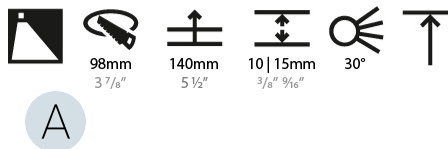

GENERAL

Series: Bioniq
Subseries: Bioniq Round Wallwash
Brand: Prolicht
Division: Architectural
Mounting Type: Recessed
Mounting Location: Ceiling
Subcategory: Downlight

PHYSICAL

Shape: Round
Diameter (mm): 107
Diameter (in): 4 3/16
Height (mm): 118
Height (in): 4 5/8
Ceiling Thickness (mm): 10 / 12.5 / 15
Ceiling Thickness (in): 3/8 or 1/2 or 9/16
Min. Recessing Depth (mm): 140
Min. Recessing Depth (in): 5 1/2
Light Distribution: Adjustable / Asymmetric
Weight (kg): 0.456
Weight (lbs): 1
Fixture Finish: SSR / BKV / CWI / CRY / HAB / UFT / ITA / RUA / FTG / MYG / LOD / PUS / FRO / FUP / KIA / POP / BLS / SPG / MEY / GOH / GUM / CHC / COM / ABZ / JAG / OBR / MOS / ROR
Fixture Material: Aluminum Die Cast
Cut-out Measurements: 98mm / 3 7/8"

ELECTRICAL

Lamp Type: LED (Zhaga Standard)
Total Output Wattage (W): 15
Dimming: Dali Dimming
Driver Included: No
Driver Location: Recessed Housing
Driver Type: Constant Current - 120Vac
Housing: See components
Input Voltage (V): 120
Constant Current (MA): 350

LED

Number of LEDs: 1
Color Temperature (°K): Warm Dim
Max. Delivered Lumen (lm): 850
Nominal Lumen (lm): 1140
CRI: >90 CRI
Lamp Life (hrs): 50000

OPTICAL

Reflector: 20 / 40 / 60
Adjustability: Fixed

RATINGS AND CERTIFICATIONS

Certified By: Certified for North American Standards
IP rating: IP20